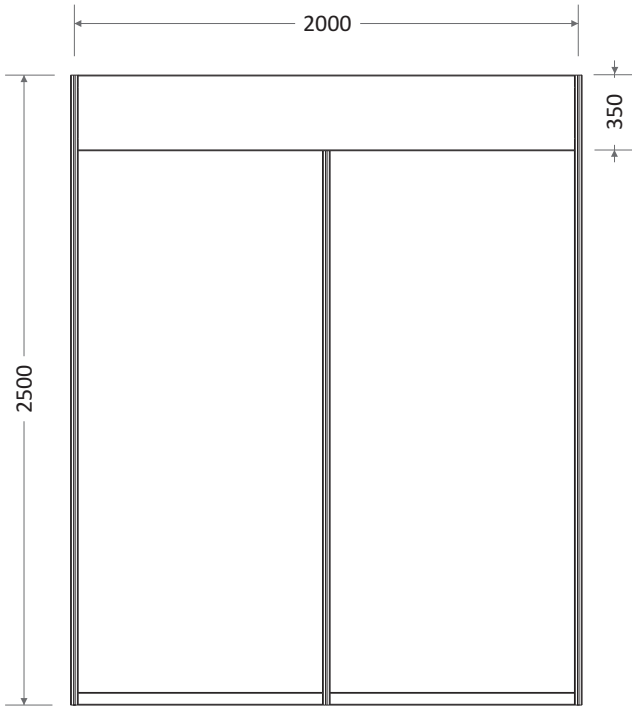

Front view:

Top View:

CONSTA Systems wall panels 6 x 982 x 2412 mm
Square profile with adjustable foot 30 x 30 x 2500 mm
Beam profile with locks 970 mm
White wooden fascia 350 x 2030 mm