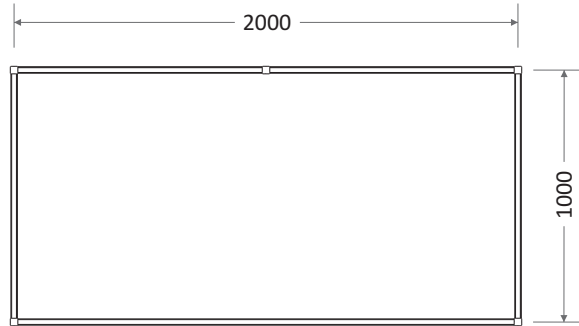

Front view:

Top View:

CONSTA Systems wall panels 6 x 982 x 2412 mm
Square profile with adjustable foot 30 x 30 x 2500 mm
Beam profile with locks 970 mm
White wooden fascia 350 x 2030 mm